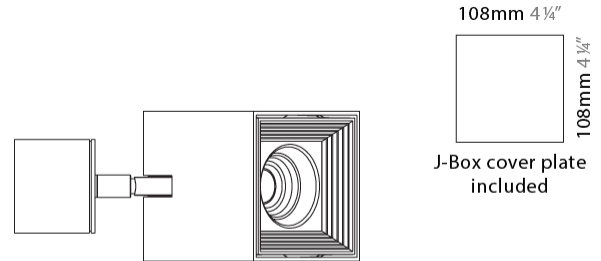

DAU SINGLE ADJUSTABLE SURFACE

D92188R9-

base number Finish
Options

1. To build a product code in our configurator select the specify button on the base model # product page
2. To build a manual product code on this datasheet choose from the options listed below in blue font and add the suffix to the base model #

GENERAL

Series: Dau
Subseries: Dau Single Adjustable
Brand: Milan
Division: Design
Mounting Type: Surface
Subcategory: Spots

PHYSICAL

Shape: Cube
Length (mm): 80
Length (in): 3 1/8
Width (mm): 80
Width (in): 3 1/8
Height (mm): 86
Height (in): 3 3/8
Max. Overall Height (mm): 164
Max. Overall Height (in): 6 7/16
Light Distribution: Adjustable / Direct
Fixture Finish: BAL / MWL / BSL
Fixture Material: Extruded Aluminum

ELECTRICAL

Lamp Type: LED
Input Wattage (W): 10
Total Output Wattage (W): 9.3
Dimming: Tri-Mode (Non-Dimming and Phase Dimming (120Vac only) and 0-10V Dimming)
Driver Included: No
Driver Location: Remote
Driver Type: Constant Current - 120 / 277Vac
Driver Class: Class 2
Input Voltage (V): 120 - 277
Constant Current (MA): 350

LED

Number of LEDs: 1
Color Temperature (°K): 3000
Max. Delivered Lumen (lm): 956
CRI: >90 CRI
Lamp Life (hrs): 50000

OPTICAL

Optic°: 50
Adjustability: Rotational 300°; Tilt 90°

RATINGS AND CERTIFICATIONS

Certified By: Certified for North American Standards
IP rating: IP20

PROJECT
TYPE
SPECIFIER
QUANTITY
DATE