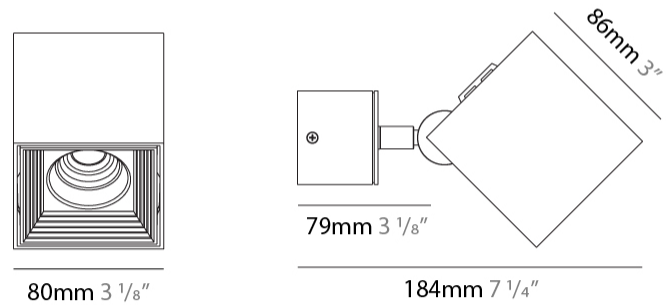

DAU SINGLE ADJUSTABLE SURFACE

D92188R9-

base number Finish
Options

1. To build a product code in our configurator select the specify button on the base model # product page
2. To build a manual product code on this datasheet choose from the options listed below in blue font and add the suffix to the base model #

GENERAL

Series: Dau
Subseries: Dau Single Adjustable
Brand: Milan
Division: Design
Mounting Type: Surface
Subcategory: Spots

PHYSICAL

Shape: Cube
Length (mm): 80
Length (in): 3 1/8
Width (mm): 80
Width (in): 3 1/8
Height (mm): 86
Height (in): 3 3/8
Max. Overall Height (mm): 164
Max. Overall Height (in): 6 7/16
Light Distribution: Adjustable / Direct
Fixture Finish: BAL / MWL / BSL
Fixture Material: Extruded Aluminum

ELECTRICAL

Lamp Type: LED
Input Wattage (W): 10
Total Output Wattage (W): 9.3
Dimming: Tri-Mode (Non-Dimming and Phase Dimming (120Vac only) and 0-10V Dimming)
Driver Included: No
Driver Location: Remote
Driver Type: Constant Current - 120 / 277Vac
Driver Class: Class 2
Input Voltage (V): 120 - 277
Constant Current (MA): 350

LED

Number of LEDs: 1
Color Temperature (°K): 3000
Max. Delivered Lumen (lm): 956
CRI: >90 CRI
Lamp Life (hrs): 50000

OPTICAL

Optic°: 50
Adjustability: Rotational 300°; Tilt 90°

RATINGS AND CERTIFICATIONS

Certified By: Certified for North American Standards
IP rating: IP20

PROJECT
TYPE
SPECIFIER
QUANTITY
DATE